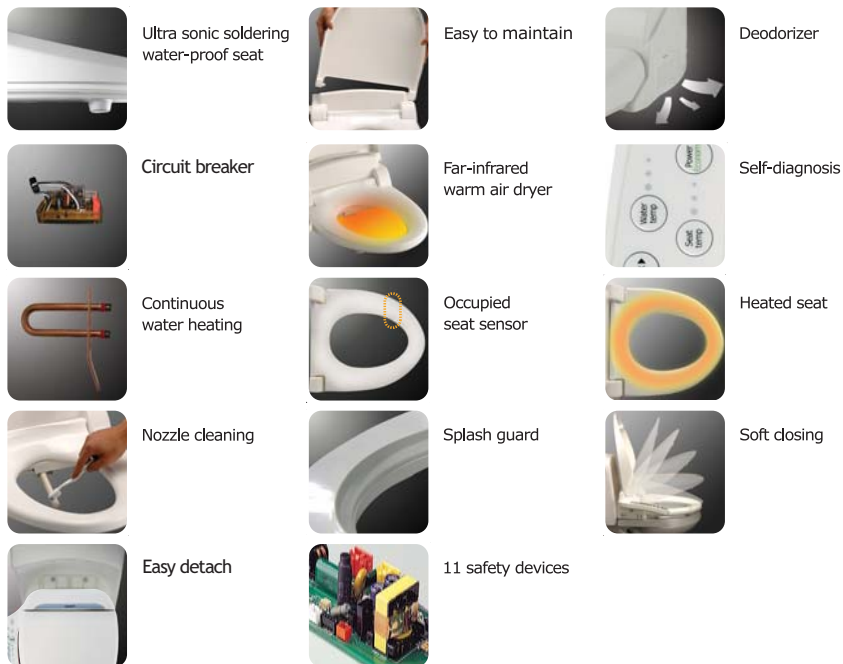

UB-6200 series

UB - 6235

Next generation standards of personal hygiene

two seperated nozzles

aerated gentle wash

ultra sonic soldering water-proof seat

intelligent occupied seat sensor

IIP

kids

one touch detachable

Uspa

Functions

Features

little differences make big differences...Uspa

Dimension

* Uspa UB-6200 series may not fit certain toilet bowl designs. Please refer to the dealer sizing and installation chart.

Specifications

UB-6235 Elongated Model UB-6235S Round front model

Power rating	120V, 60Hz, 660W / 230V, 50Hz, 899W
Power cord	1.2m (120V) / 1.8m (230V)
Cleansing features	Posterior wash : 900 + 100 ml / min Feminine wash : 900 + 100 ml / min Tank capacity : 800 ml Water temperature : Room temp - 40 C Heater capacity : 600W (120V) / 836W (230V) Safety features : Thermal cut-off, Thermostat(bi-metal), Floating switch
Dry features	Air temperature : Room temp - 140F (60 C) Heater capacity : 250W (120V, 230V) Safety feature : Bi-metal, Thermal cut-off
Heated seat features	Seat temperature : Room temp - 104F (40 C) Heater capacity : 55W (120V) / 57W (230V) Safety feature : Thermal cut-off Catalytic filter
Air purity features (UB-6035R only)	
Remote control	Infrared remote control
Water supply pressure	10psi - 106psi (0.08mPa - 0.74mPa)
Circuit breaker	Within 15mA - 0.1 second
Net weight	9.7lb (4.4kg)