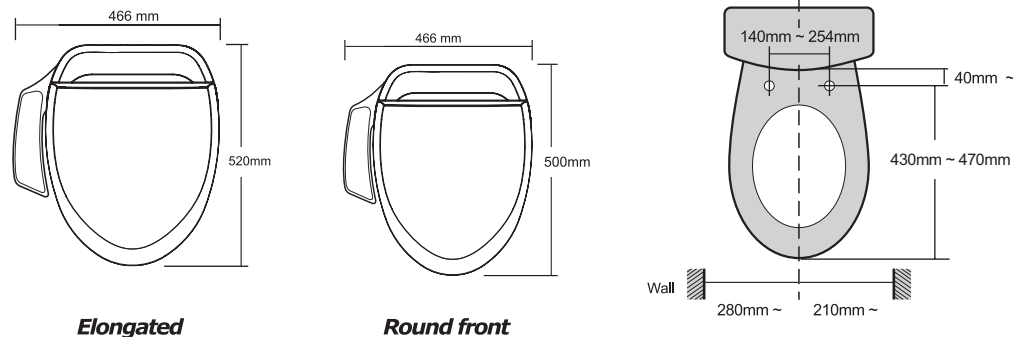

kids

one touch detachable

Uspa

Functions

Features

little differences make big differences...Uspa

Dimension

* Uspa UB-6200 series may not fit certain toilet bowl designs. Please refer to the dealer sizing and installation chart.

Specifications

UB-6235 Elongated Model UB-6235S Round front model

Power rating	120V, 60Hz, 660W / 230V, 50Hz, 899W
Power cord	1.2m (120V) / 1.8m (230V)
Cleansing features	Posterior wash : 900 + 100 ml / min Feminine wash : 900 + 100 ml / min Tank capacity : 800 ml Water temperature : Room temp - 40 C Heater capacity : 600W (120V) / 836W (230V) Safety features : Thermal cut-off, Thermostat(bi-metal), Floating switch
Dry features	Air temperature : Room temp - 140F (60 C) Heater capacity : 250W (120V, 230V) Safety feature : Bi-metal, Thermal cut-off
Heated seat features	Seat temperature : Room temp - 104F (40 C) Heater capacity : 55W (120V) / 57W (230V) Safety feature : Thermal cut-off Catalytic filter
Air purity features (UB-6035R only)	
Remote control	Infrared remote control
Water supply pressure	10psi - 106psi (0.08mPa - 0.74mPa)
Circuit breaker	Within 15mA - 0.1 second
Net weight	9.7lb (4.4kg)